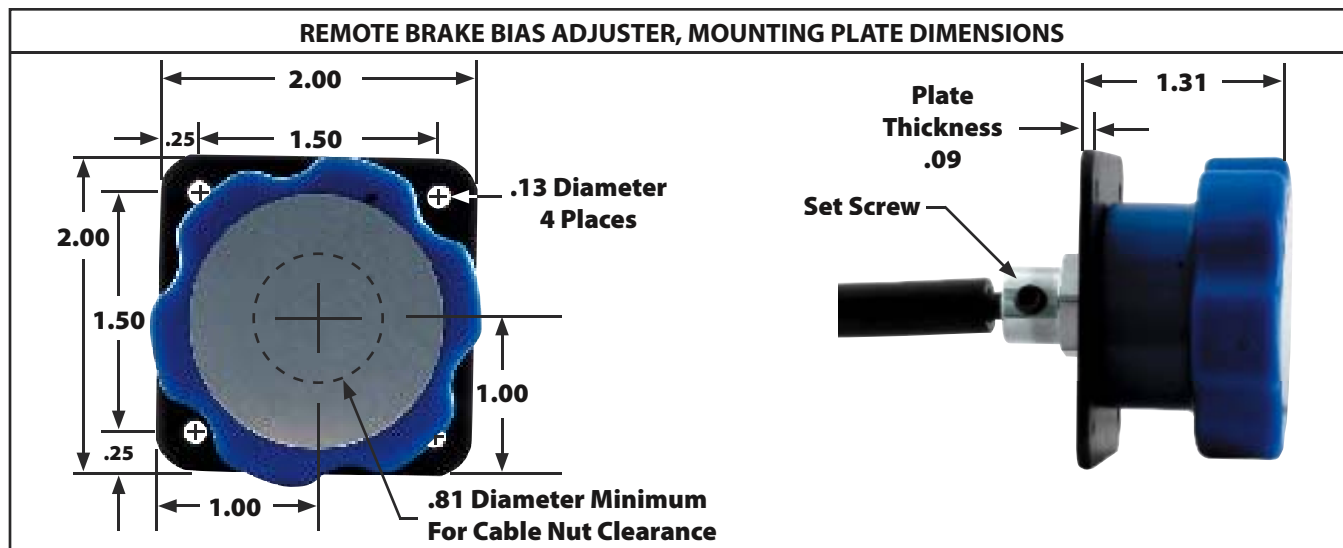

Remote Balance Bar Cable Adjuster

INSTALLATION INSTRUCTIONS

WARNING

Installation of this component should only be performed by persons experienced in the installation and proper operation of disc brake systems. It is the responsibility of the person installing any brake component or kit to determine the suitability of the component or kit for that particular application.

GENERAL INFORMATION:

ALLSTAR's Remote Balance Bar Cable Adjuster is used with brake pedal assemblies with balance bars to adjust brake bias during changing race conditions. The highly visible bright blue knob features a bi-directional detent control providing the driver with positive adjustment feedback. The five foot cable and housing maintain maximum flex for easy installation and function.

Cable assembly includes two label faces for front-to-rear or rear-to-front adjustment. Standard 3/8"-24 thread fits most commonly used balance bars.

INSTALLATION INSTRUCTIONS:

Measure the correct length necessary for your cable being careful to avoid any tight bends which may cause cable binding. Cut cable to the required length and braze or weld cable end to avoid cable fraying. Remove balance bar jam nut and install cable into the balance bar. Mount knob assembly (diagram below) in desired location and insert cable into the knob assembly. Apply service removable thread locker on the set screw to secure cable. Use clamps provided to secure cable and to prevent cable movement during use. When installation is complete, install appropriate front-to-rear or rear-to-front label face on knob assembly. Test vehicle at slow and controllable speeds for initial adjuster setting.